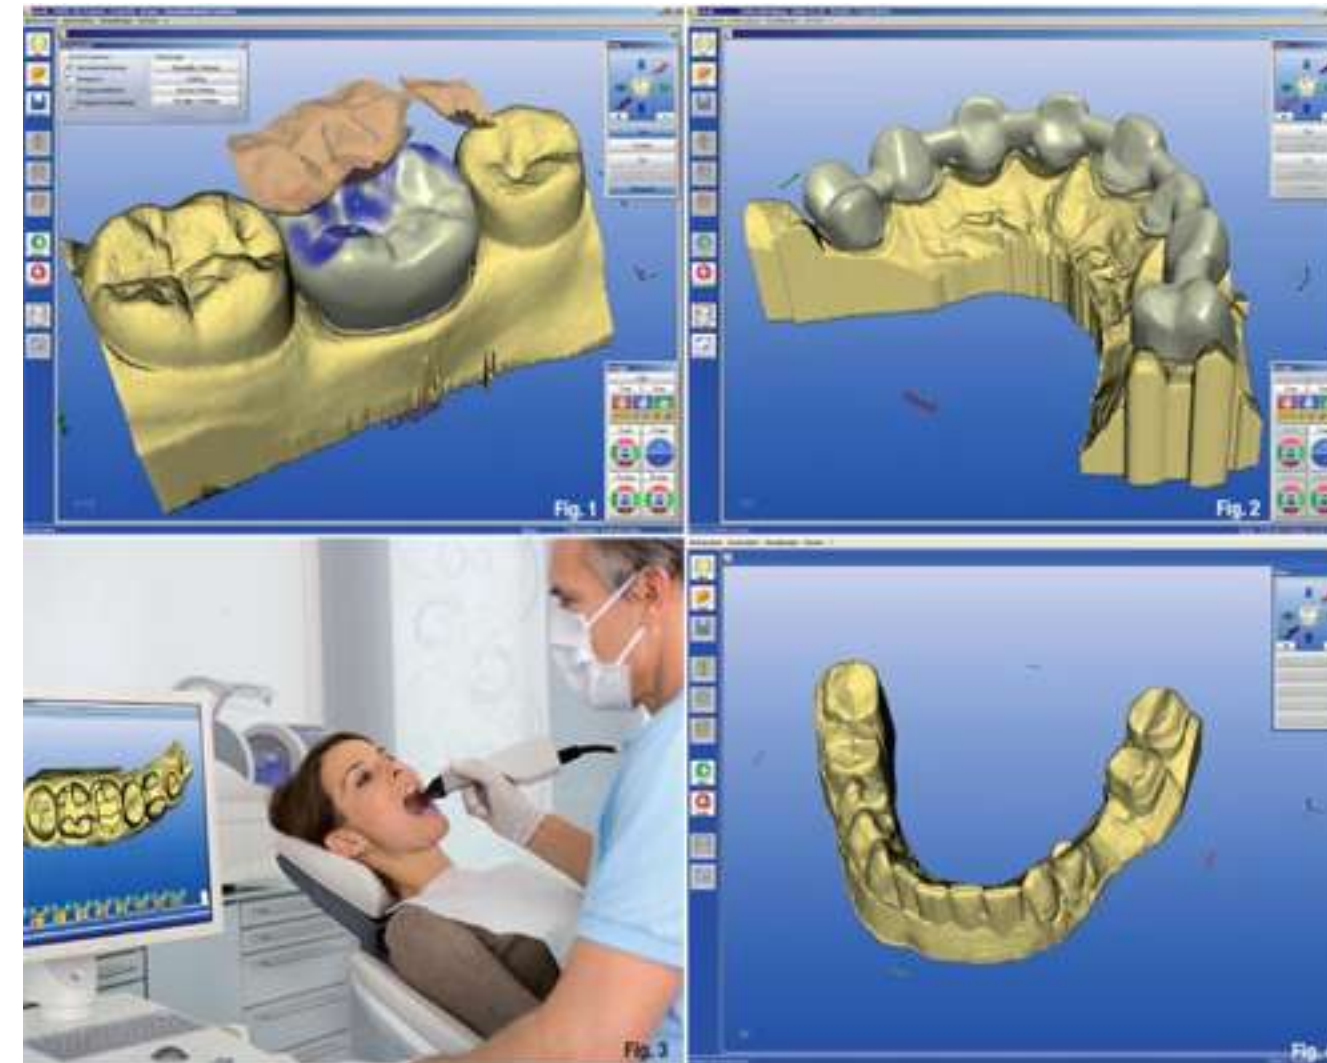

BruxZ
SOLID ZIRCONIA

19 a.

21 a.

DIGITAL NOYSE

all on four
4

CEREC[®]
One-visit dentistry

With CEREC[®], teeth can be restored in a single sitting!

CEREC®

One-visit dentistry

With CEREC®, teeth can be restored in a single sitting!

DAZZLE WITH ALL ROUND BRILLIANT WHITENESS*

WITH SMARTFOAM™

*Applies to Luminous Toothpaste

A promotional advertisement for Colgate Max White One. On the left, a smiling woman with blonde hair is shown. The background is a vibrant red with bokeh light effects. The headline reads "DAZZLE WITH ALL ROUND BRILLIANT WHITENESS*" in white. Below the headline, it says "WITH SMARTFOAM™" next to a circular icon of a tooth with foam. The central focus is a collection of Colgate Max White One products: a tube of Luminous toothpaste, its box, a 360 Max White One toothbrush, and a bottle of mouthwash. A small note at the bottom right states "*Applies to Luminous Toothpaste".