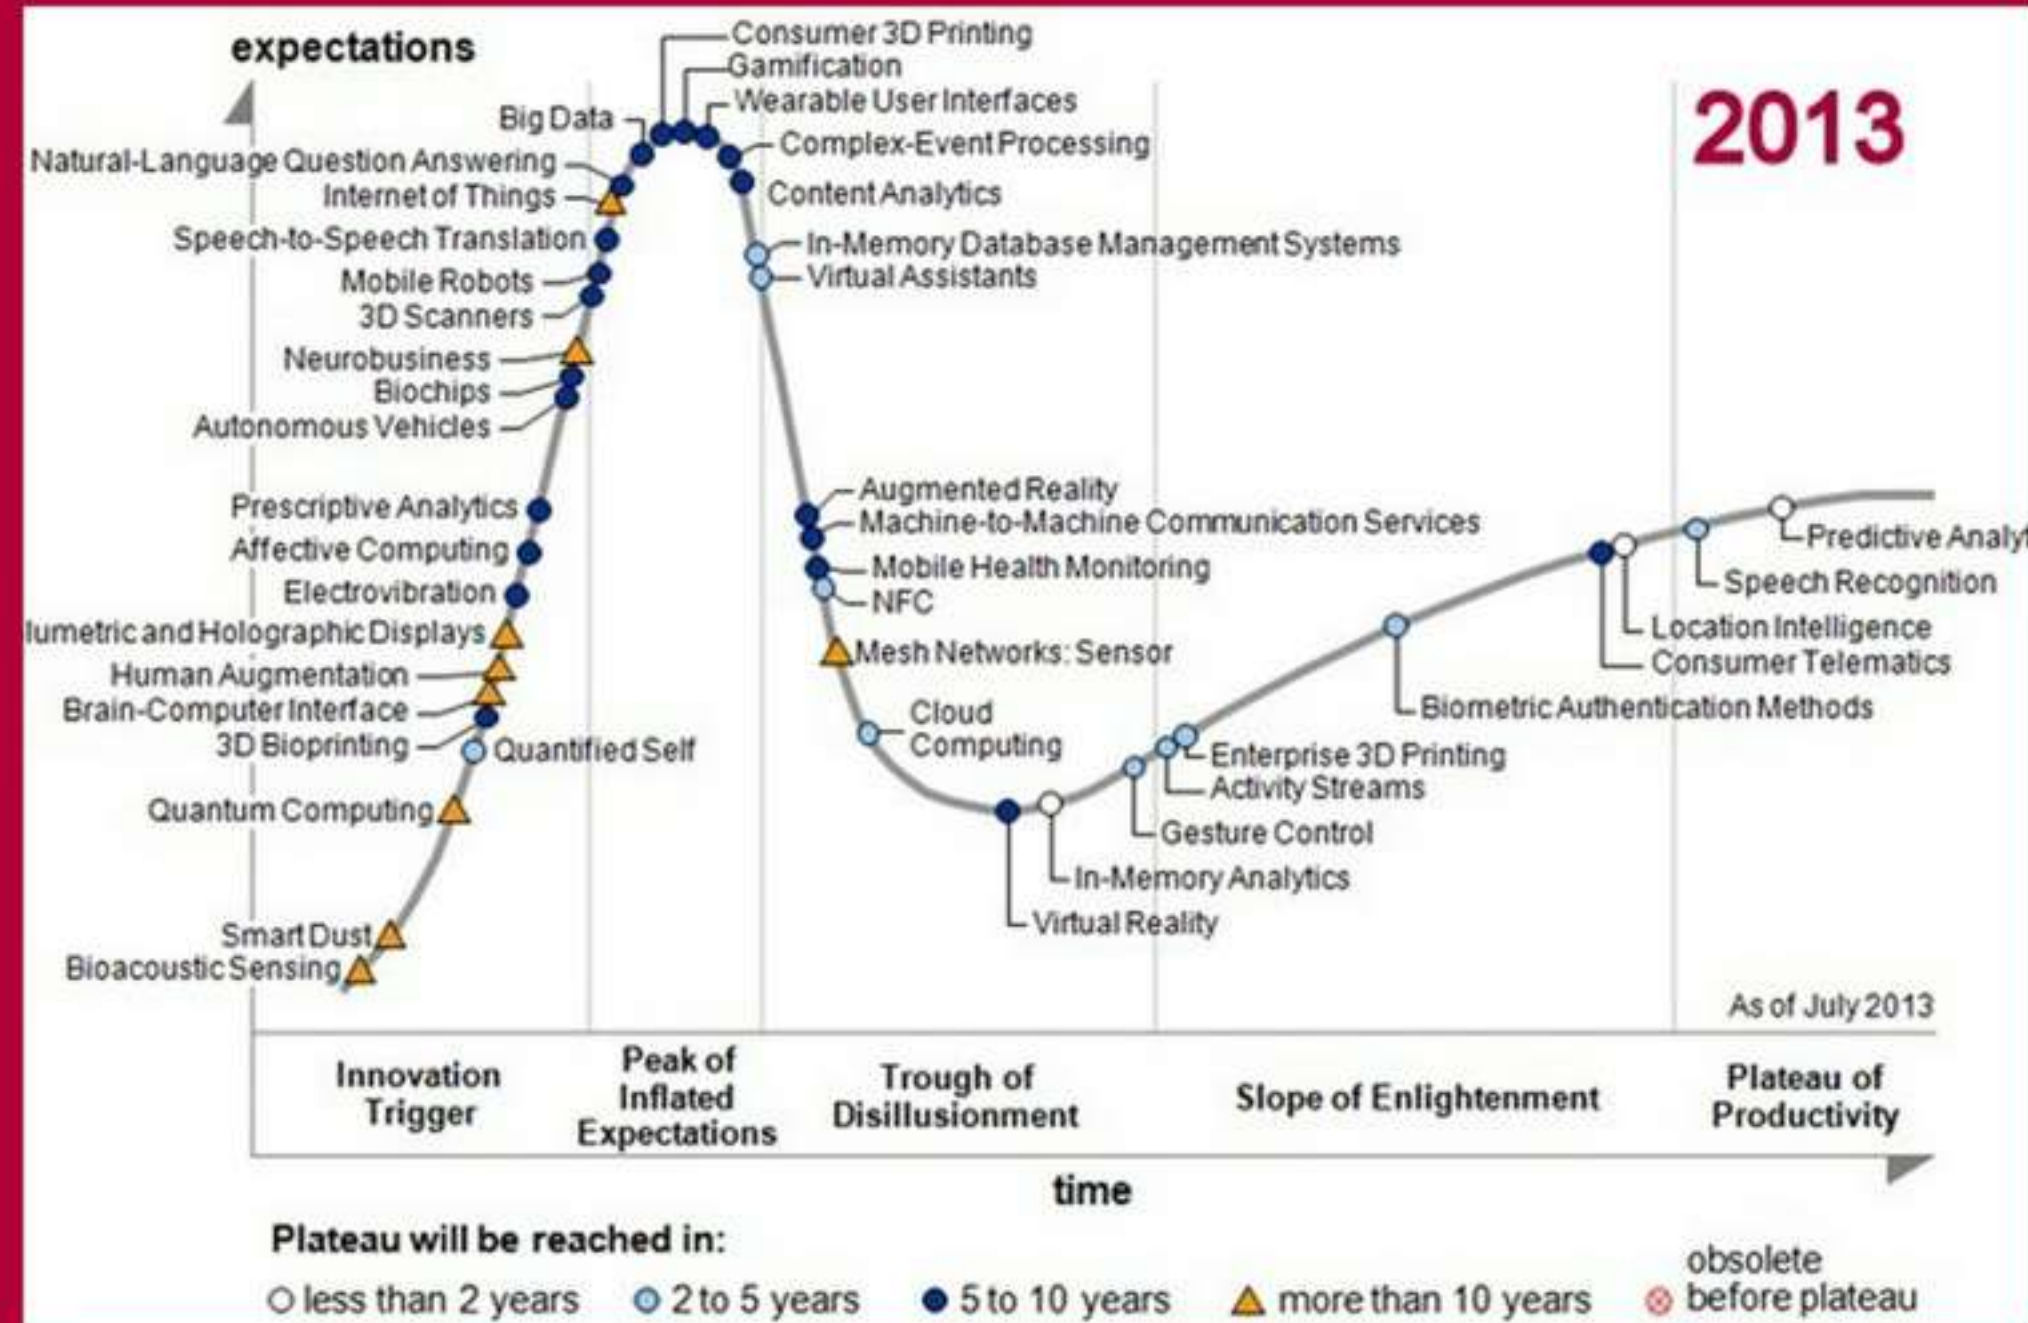

boundary

new boundary

BruxZ
SOLID ZIRCONIA

Source: Gartner (July 2016)

REPUTACIJA | PRESTIŽAS | PATIKIMUMAS

350 - 17.500 EUR

11.500 - 1.000.000 EUR

UNCOMPROMISING
QUALITY|TIME |COSTS

ARCHITECTURE

vs

DENTAL ARCHITECTURE

Customer

Patient

Land lot

Mouth

Landscape