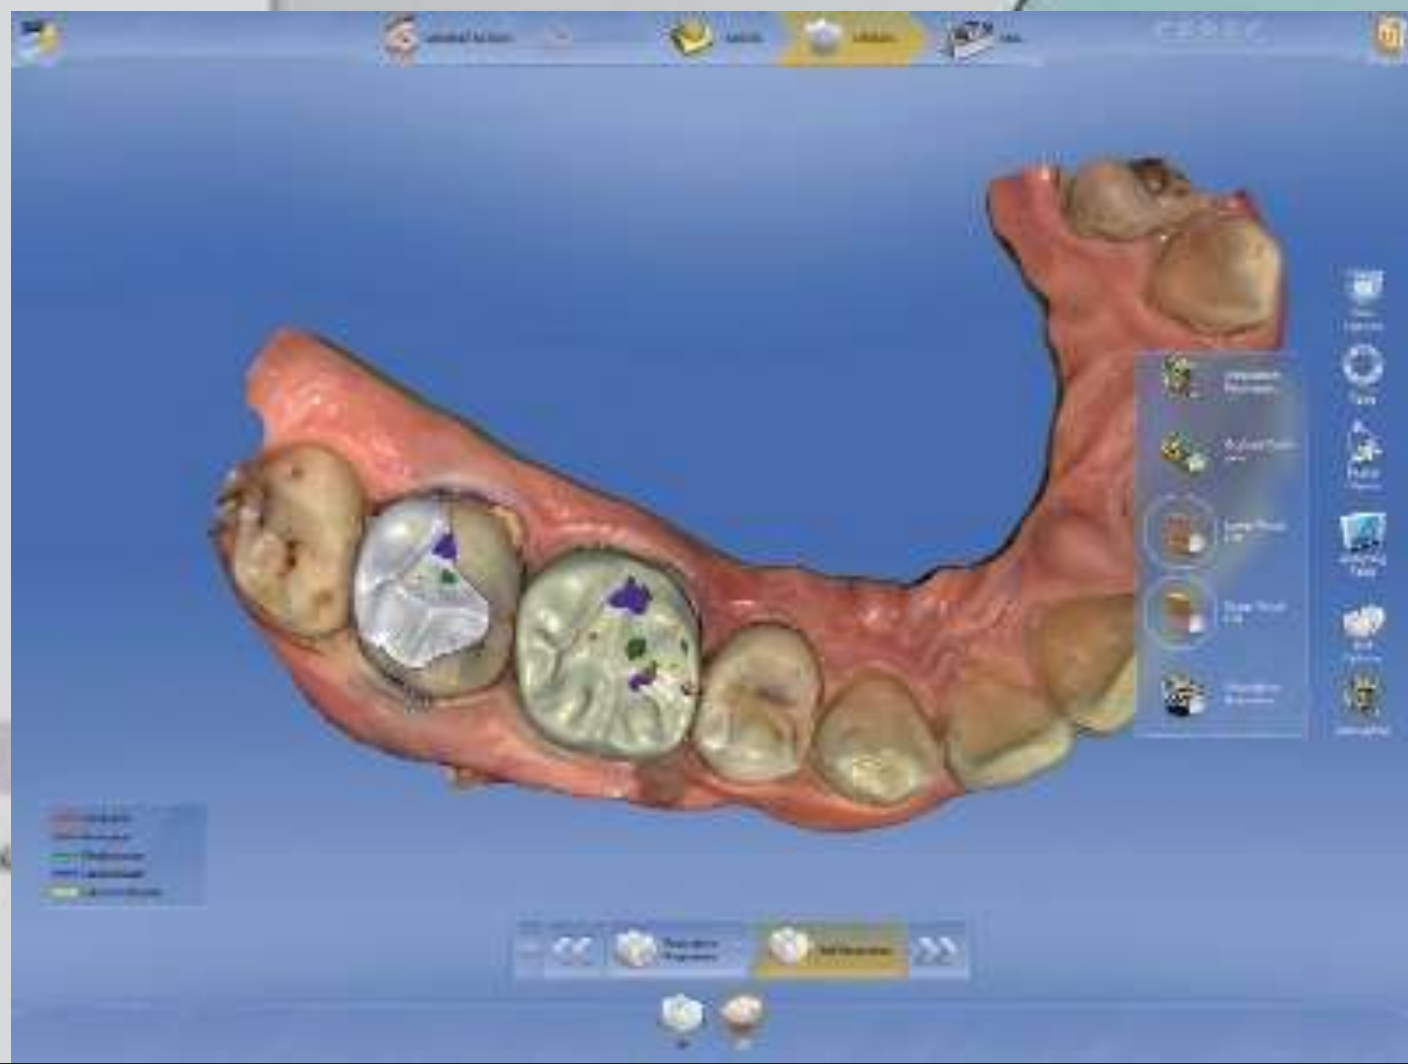

analysis

Next

plane

basic points

boundary

new boundary

BruxZ
SOLID ZIRCONIA