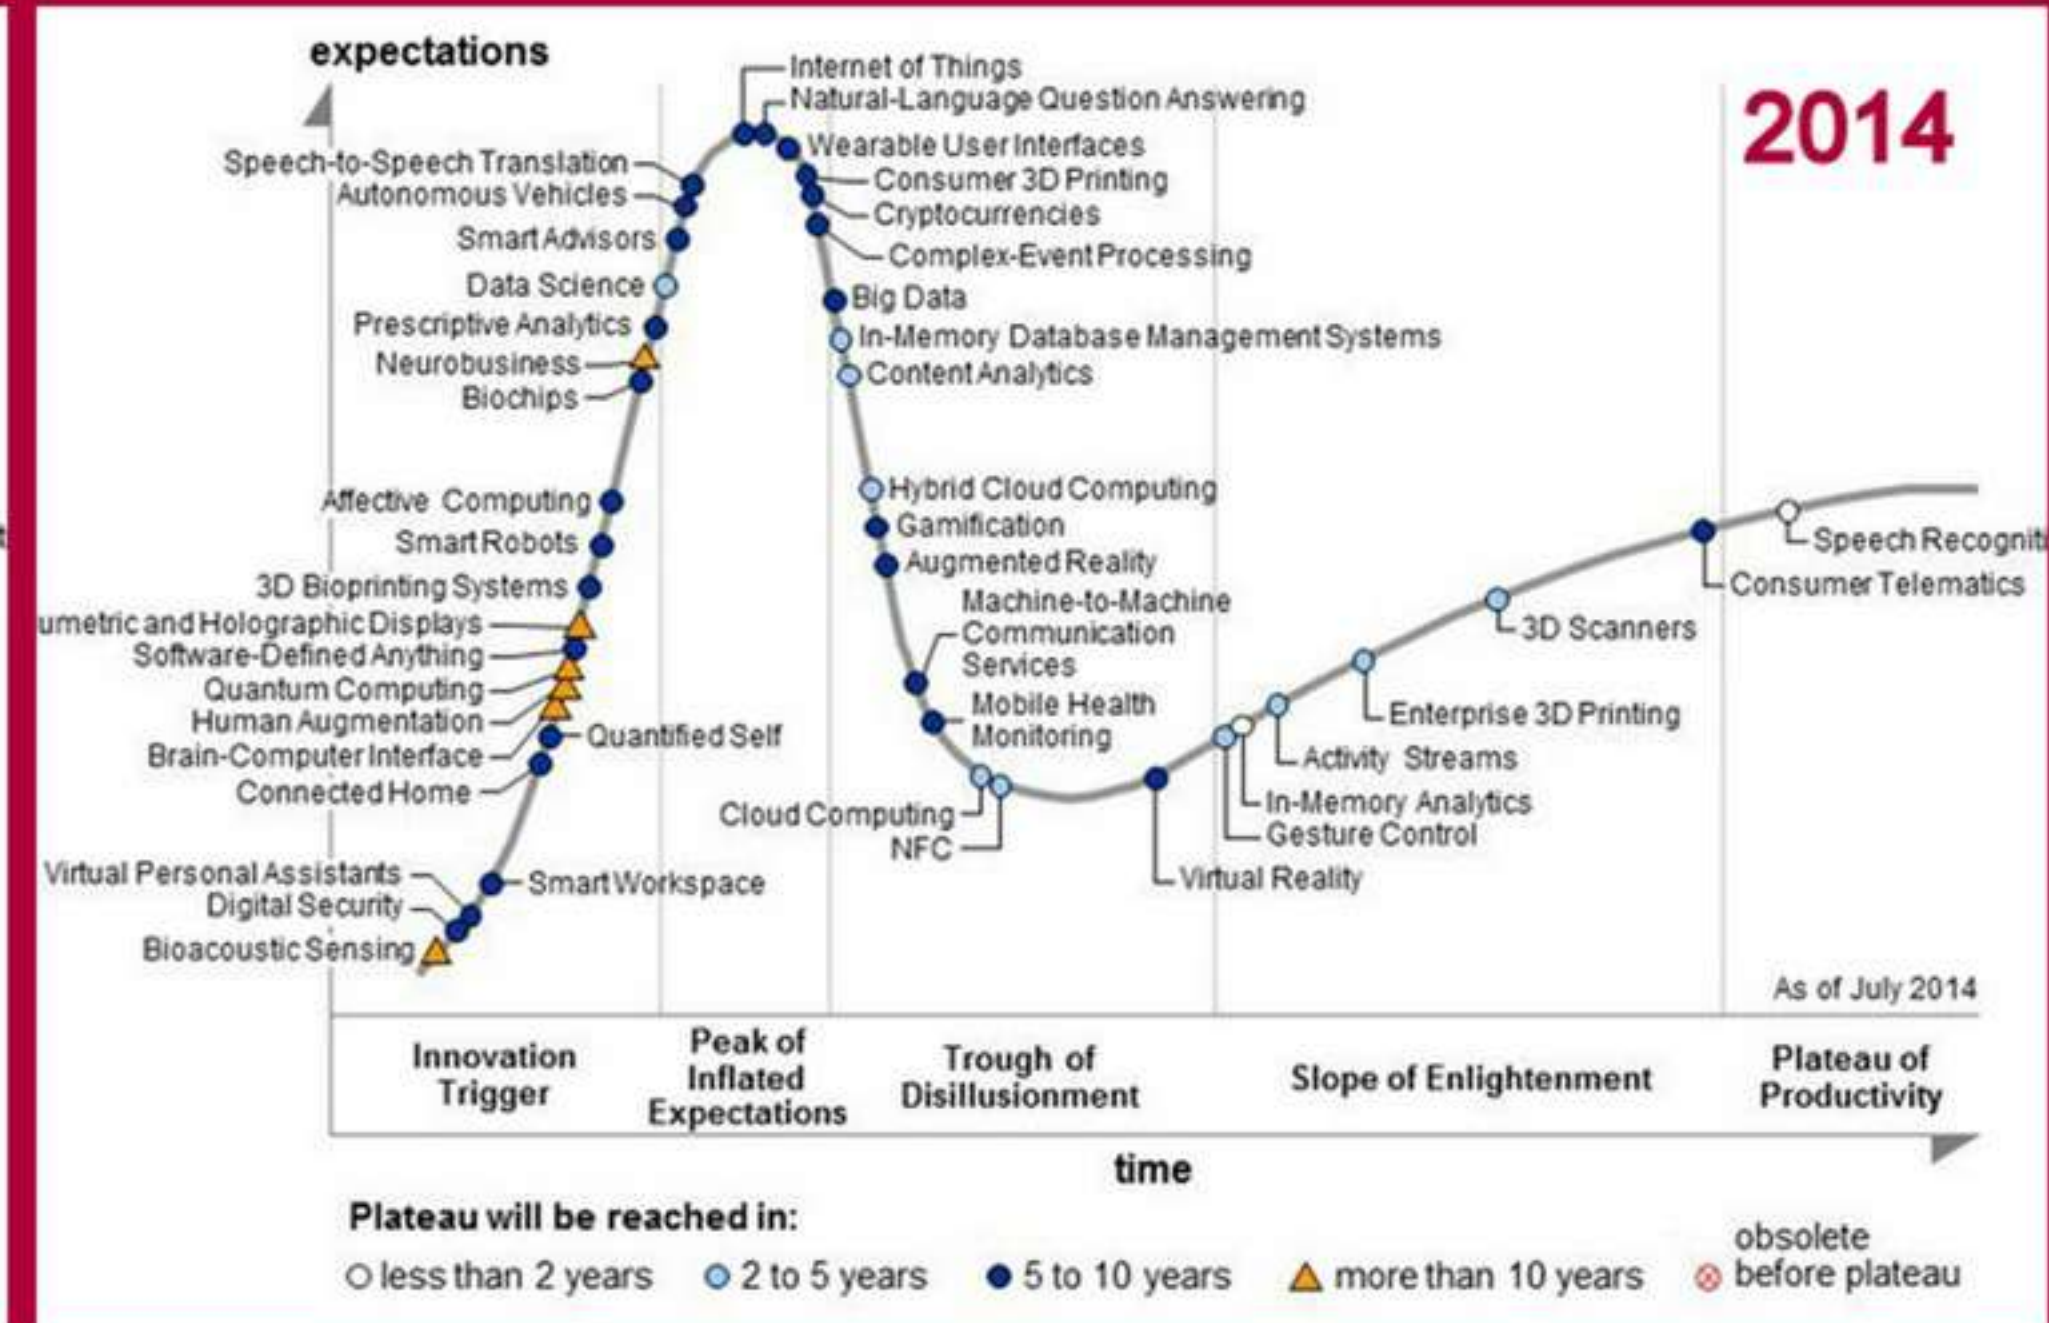

boundary

new boundary

BruxZ
SOLID ZIRCONIA

Source: Gartner (July 2016)

REPUTACIJA | PRESTIŽAS | PATIKIMUMAS

350 - 17.500 EUR

11.500 - 1.000.000 EUR

UNCOMPROMISING
QUALITY|TIME |COSTS

ARCHITECTURE

vs

DENTAL ARCHITECTURE

Customer

Patient

Land lot

Mouth

Landscape