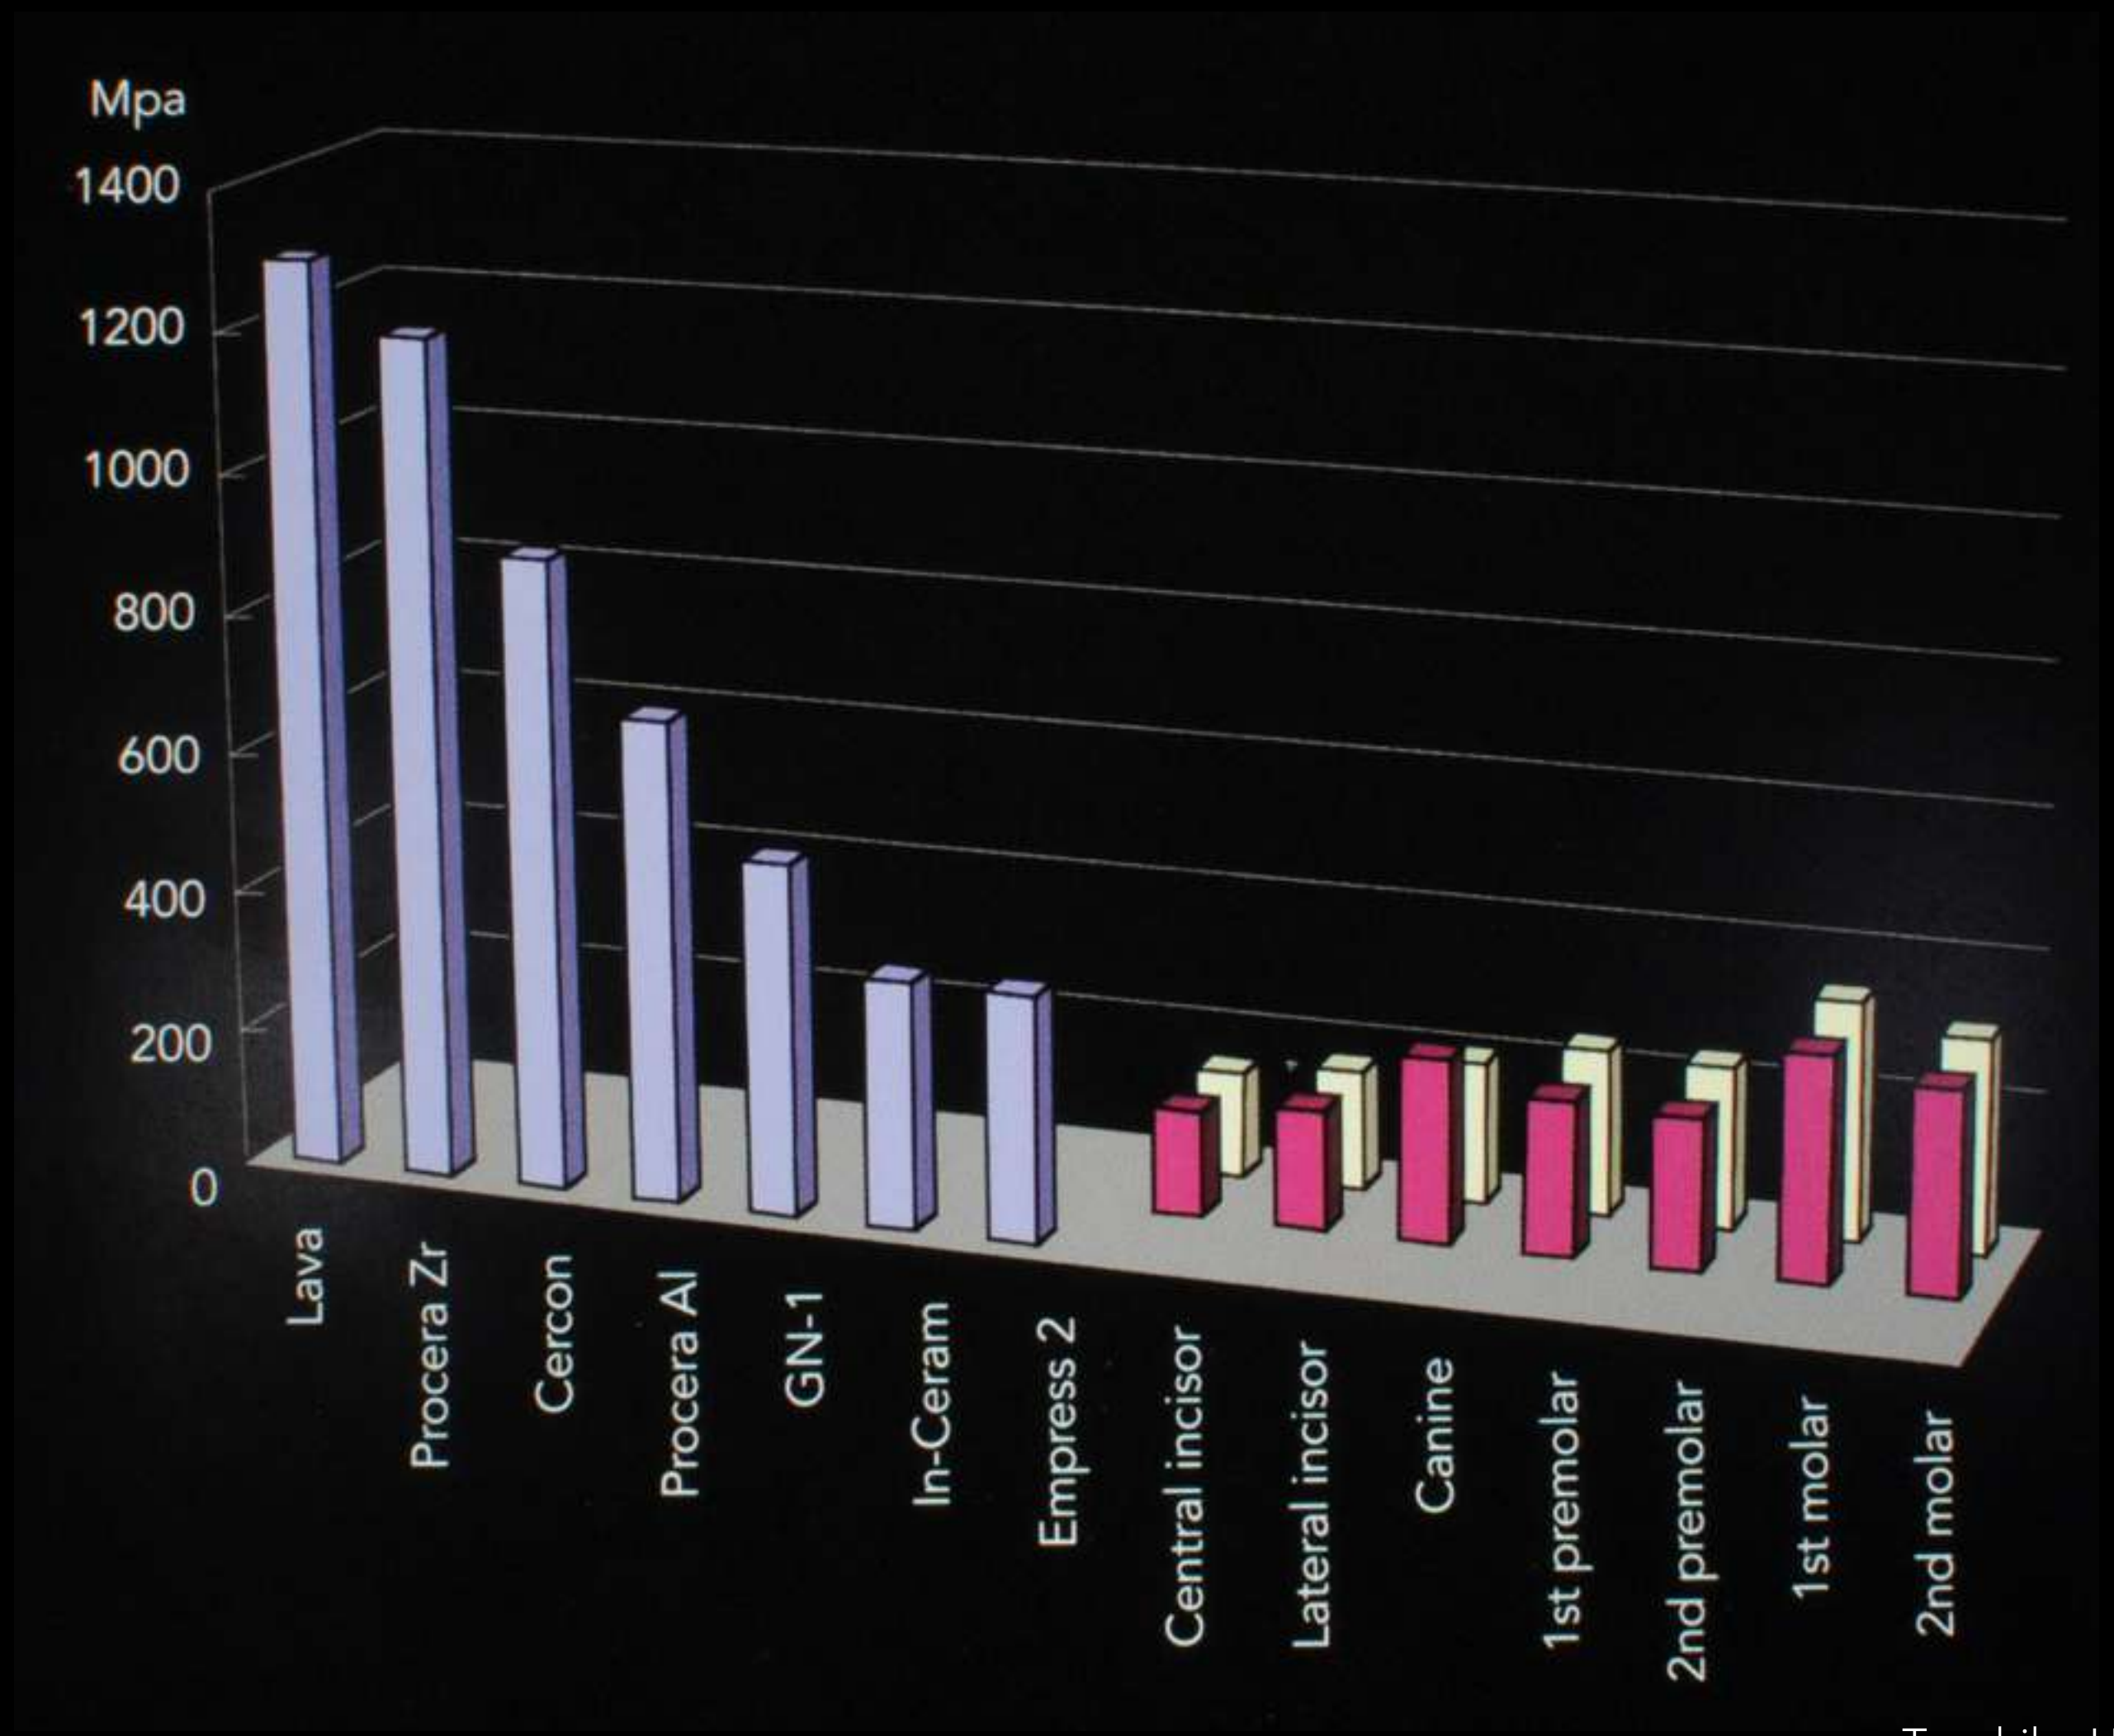

- Material
- Maxillary load
- Mandibular load