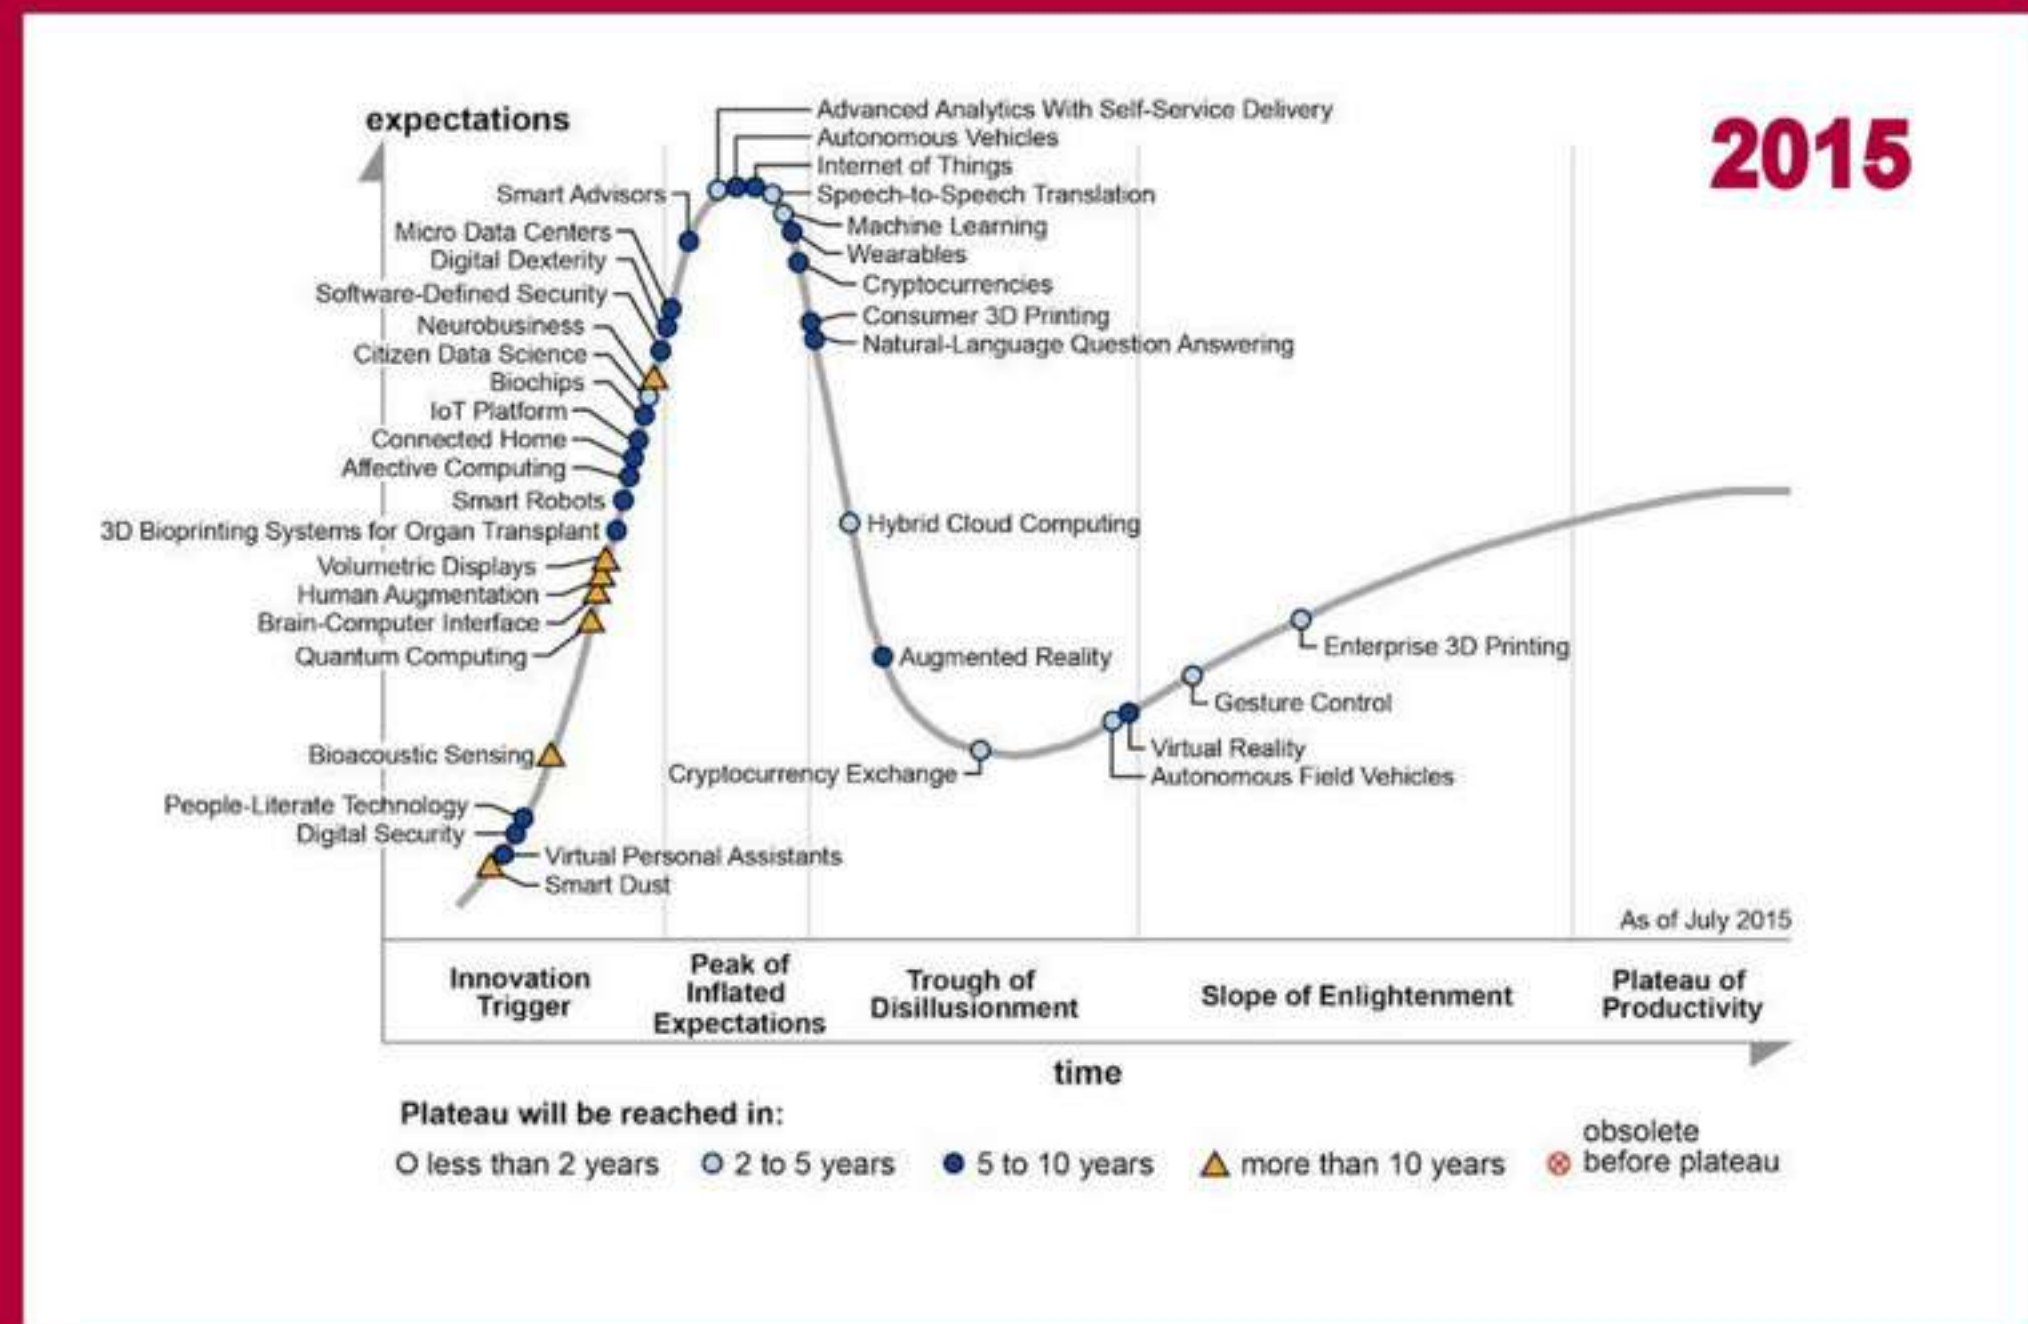

boundary

new boundary

BruxZ
SOLID ZIRCONIA

Source: Gartner (July 2016)

REPUTACIJA | PRESTIŽAS | PATIKIMUMAS

350 - 17.500 EUR

11.500 - 1.000.000 EUR

UNCOMPROMISING
QUALITY|TIME |COSTS

ARCHITECTURE

vs

DENTAL ARCHITECTURE

Customer

Patient

Land lot

Mouth

Landscape