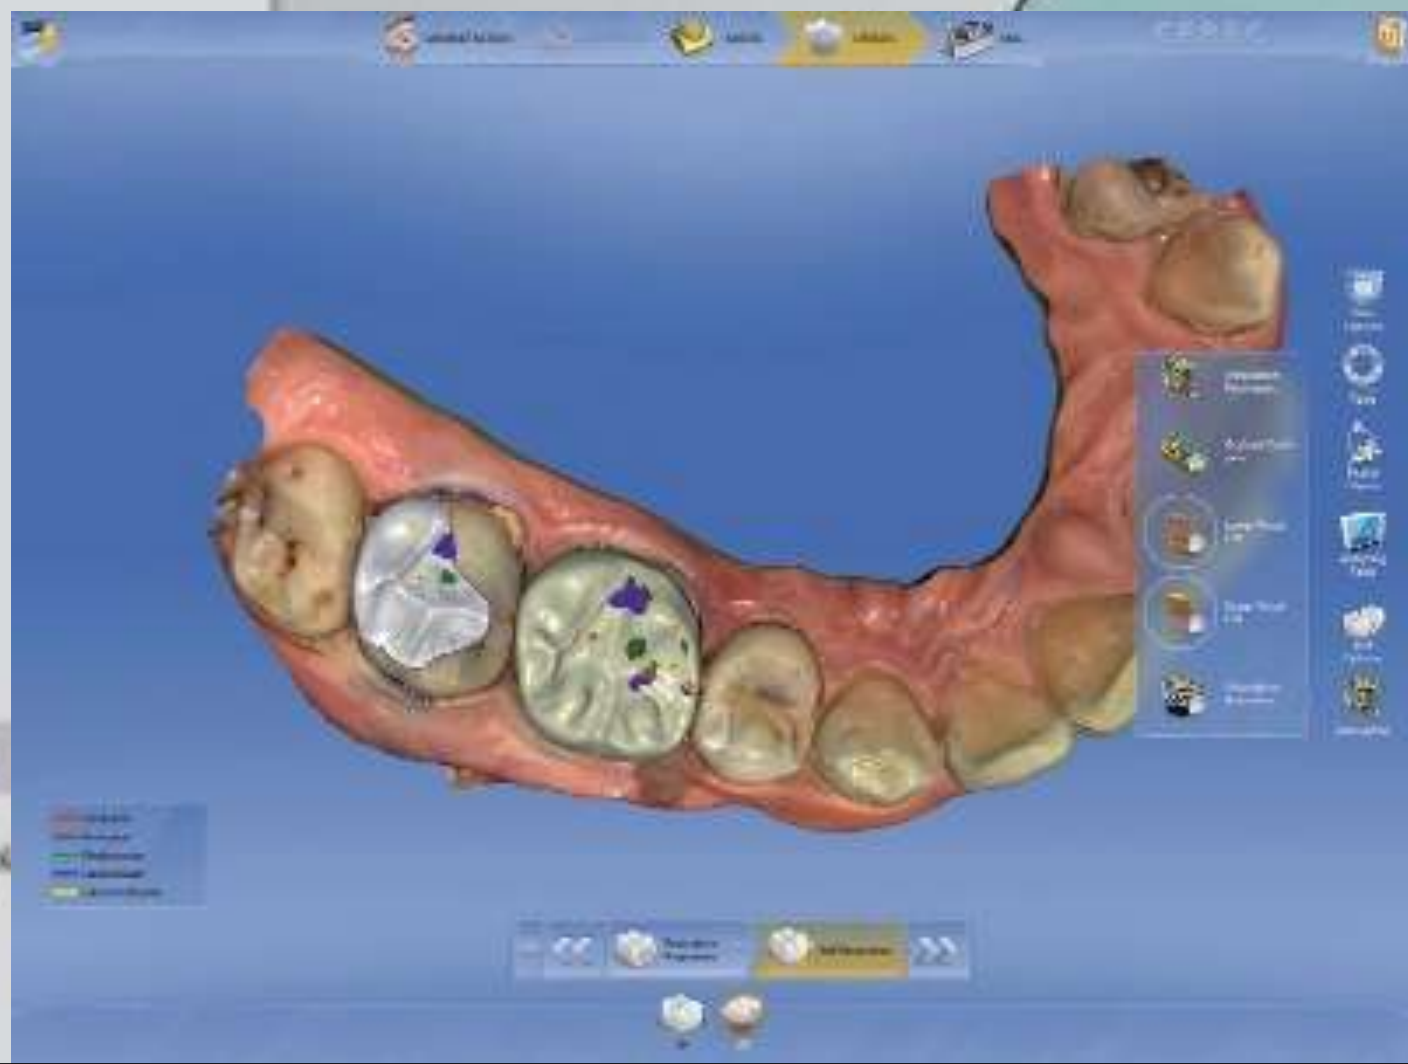

CAD/CAM

CAD/CAM

analysis

Next

plane

basic points

boundary

new boundary

BruxZ
SOLID ZIRCONIA

19 a.

21 a.

DIGITAL NOYSE

all on four
4

CEREC[®]
One-visit dentistry

With CEREC[®], teeth can be restored in a single sitting!

CEREC®

One-visit dentistry

With CEREC®, teeth can be restored in a single sitting!

DAZZLE WITH ALL ROUND BRILLIANT WHITENESS*

WITH SMARTFOAM™

*Applies to Luminous Toothpaste

A promotional advertisement for Colgate Max White One. On the left, a smiling woman with blonde hair is shown. The background is a vibrant red with bokeh light effects. The headline reads "DAZZLE WITH ALL ROUND BRILLIANT WHITENESS*" in white. Below the headline, it says "WITH SMARTFOAM™" next to a circular icon of a tooth with foam. The central focus is a collection of Colgate Max White One products: a tube of Luminous toothpaste, its box, a 360 Max White One toothbrush, and a bottle of mouthwash. A small note at the bottom right states "*Applies to Luminous Toothpaste".