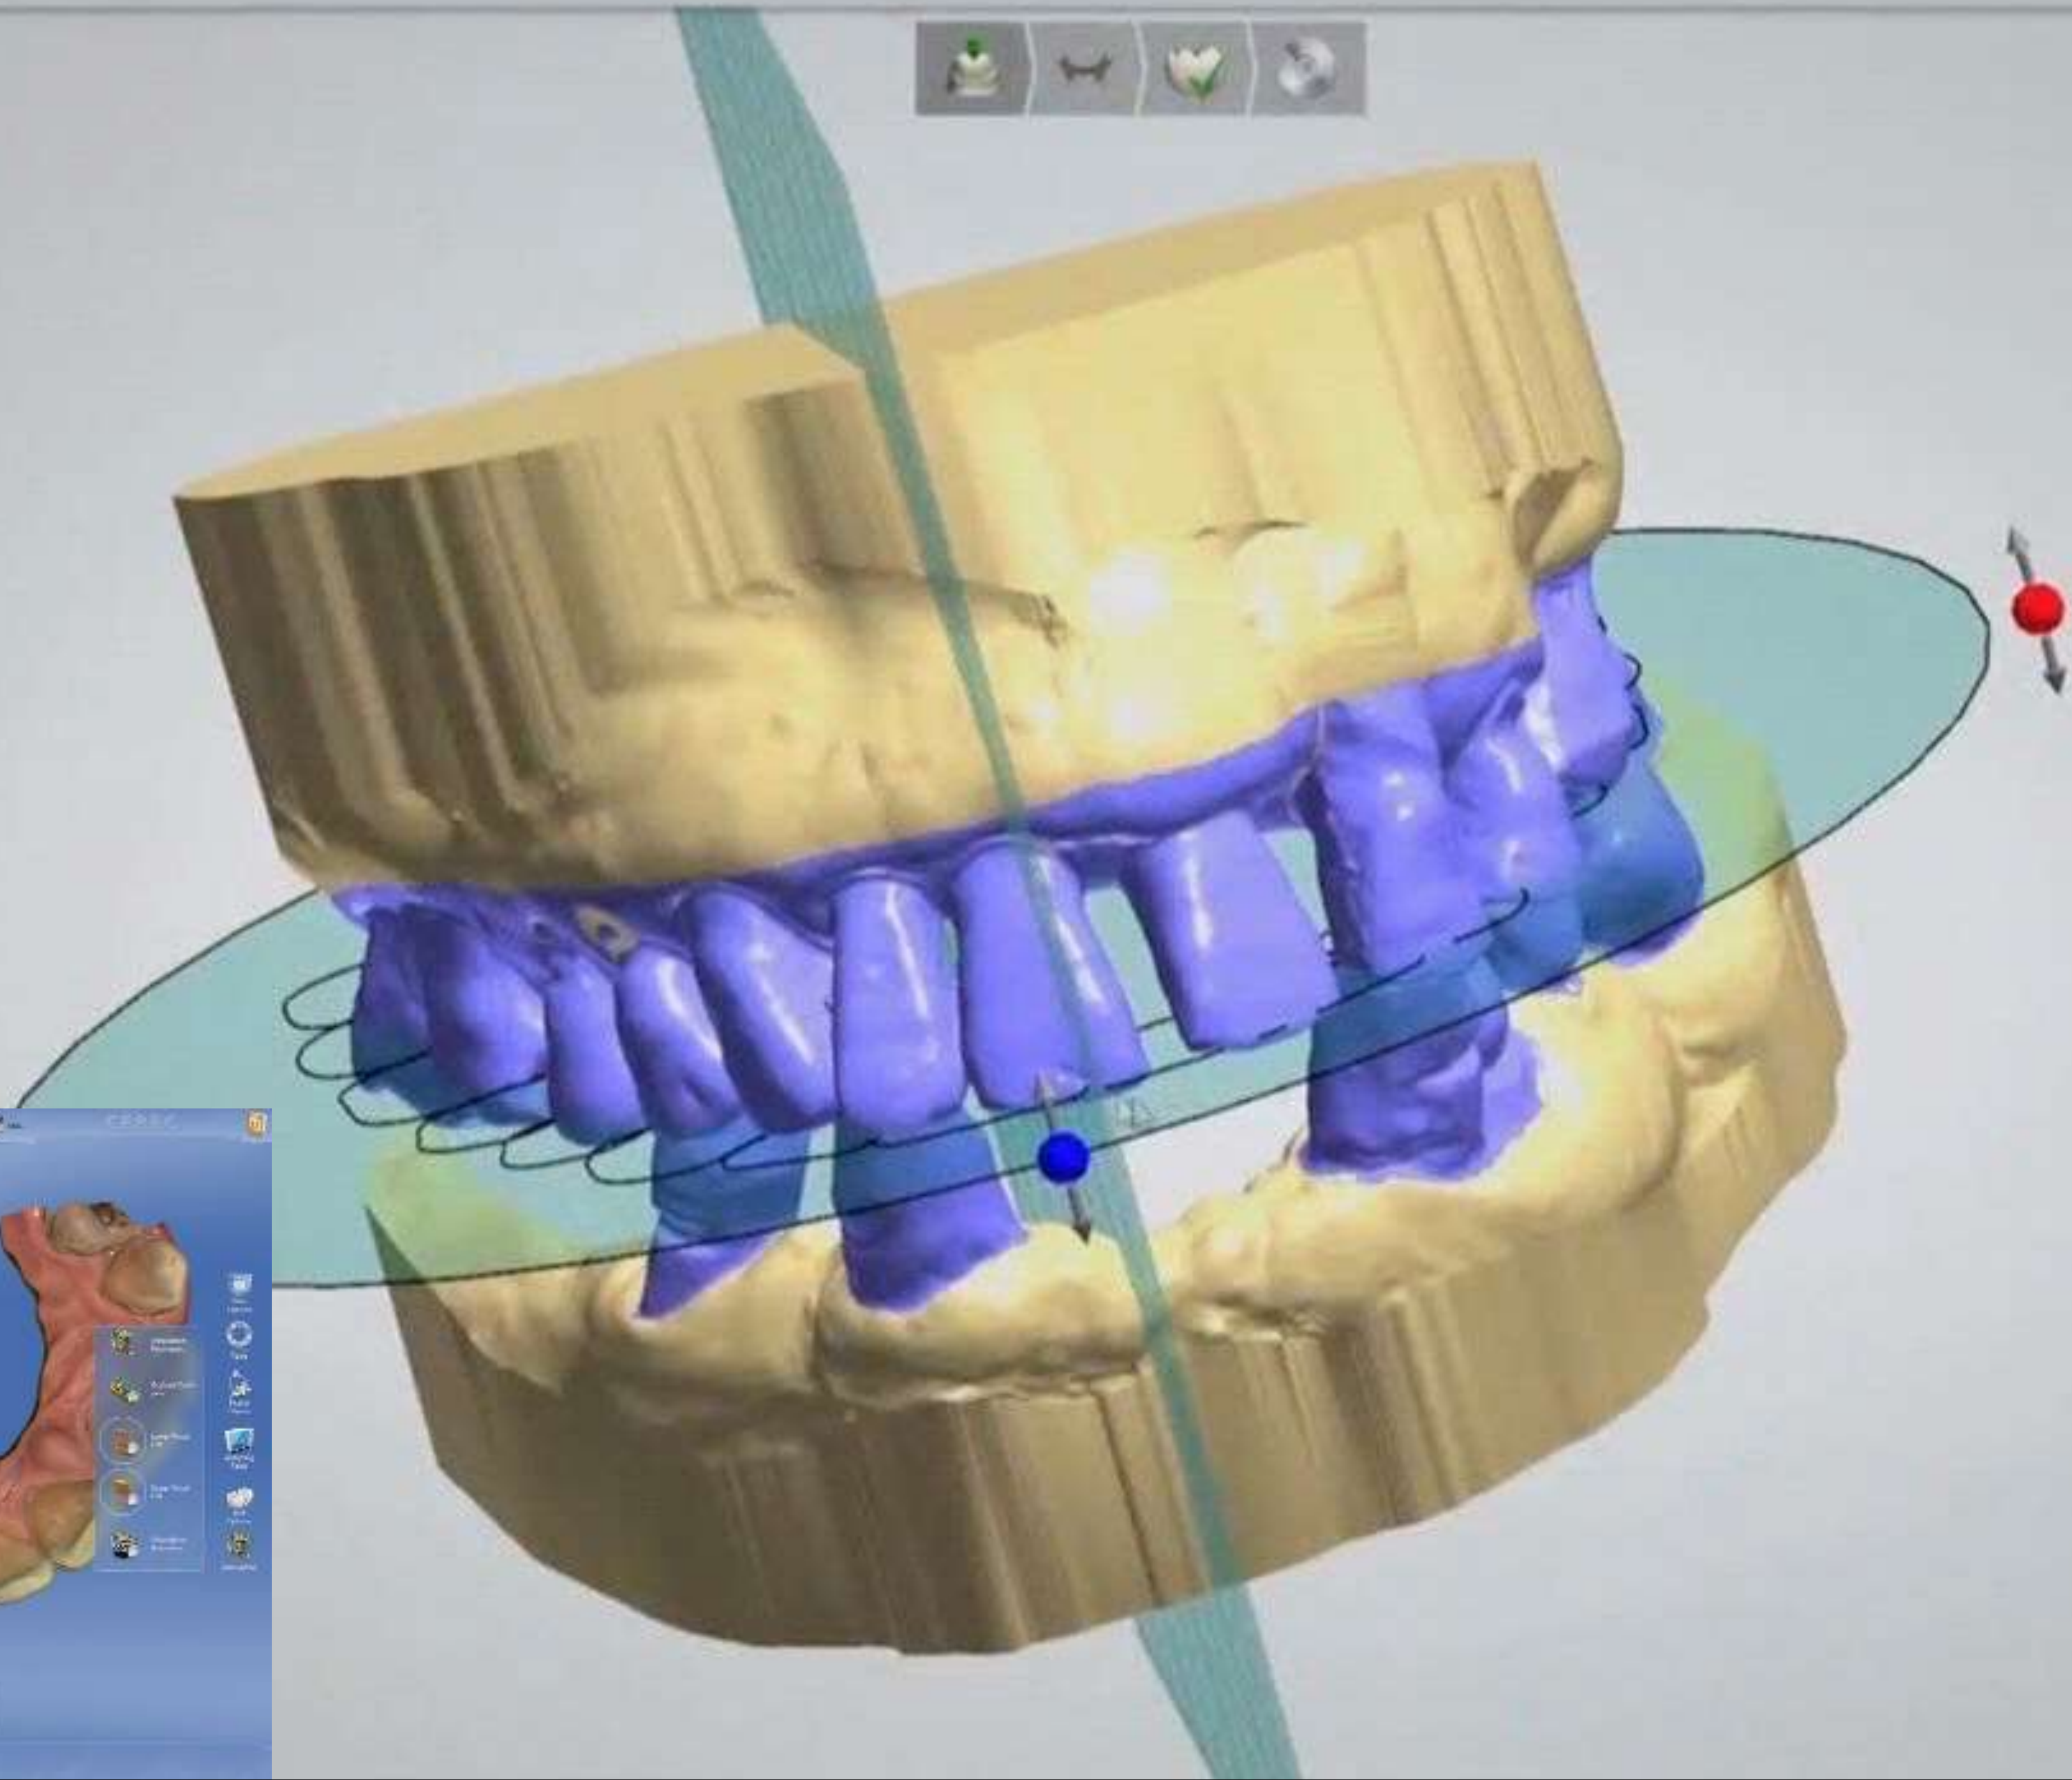

analysis

Next

plane

basic points

boundary

new boundary

BruxZ
SOLID ZIRCONIA